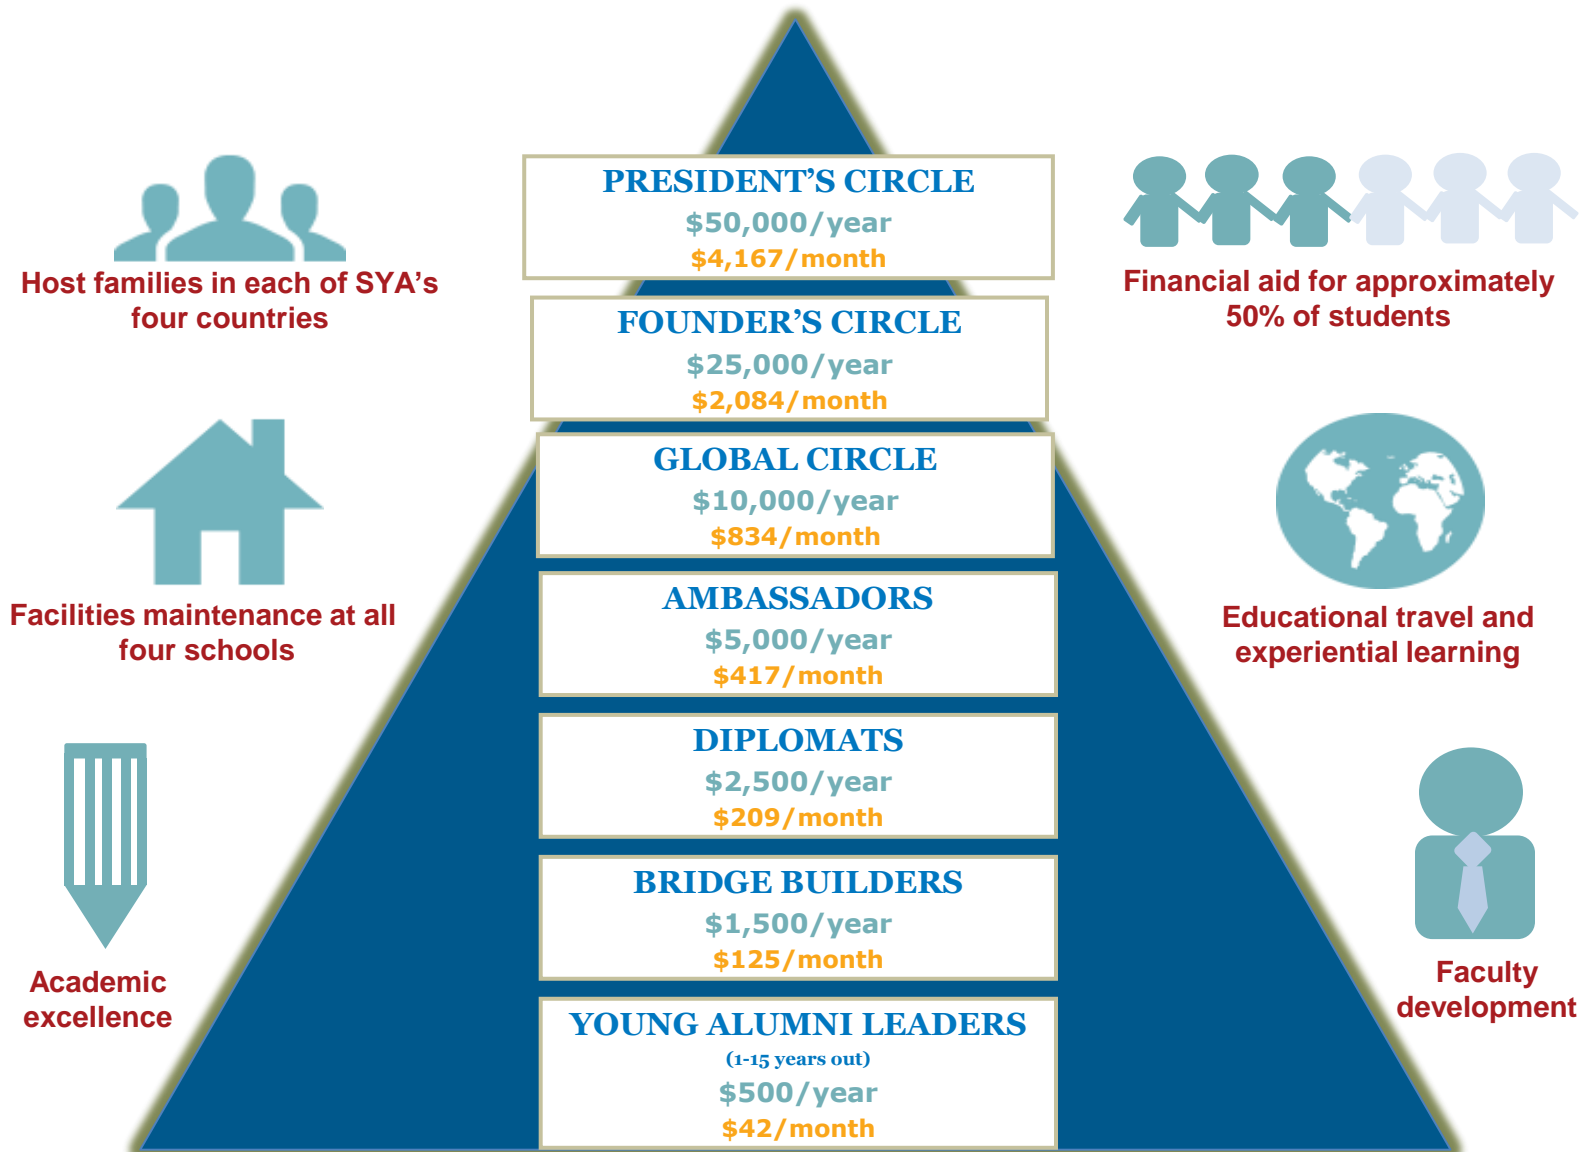

# The 1964 Society

The 1964 Society recognizes your leadership support of SYA's mission through your gift(s) to the SYA Annual Fund. The Annual Fund supports all aspects of the student experience including the examples below.

## JOIN TODAY!

Visit [sya.org/givetoday](http://sya.org/givetoday) to make a gift to SYA's Annual Fund.

If you prefer to make smaller, automatic payments throughout the year, consider joining *The 1964 Society* with a recurring gift.

Call 978.725.6828 x186 for more information. Thank you!

All monthly amounts are based on a recurring giving schedule beginning in July. If you start in a later month, the amount increases incrementally in conjunction with SYA's fiscal year of July 1 – June 30.